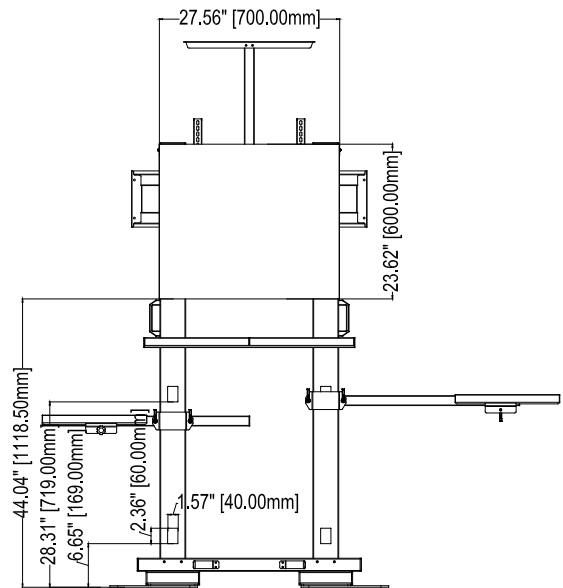

- A: 51.37" [1304.79mm] ~ 55.3" [1404.80mm]
- B: 57.25" [1454.15mm] ~ 61.18" [1554.15mm]
- C: 59.5" [1511.32mm] ~ 63.44" [1611.32mm]
- D: 63.01" [1600.45mm] ~ 66.94" [1700.45mm]

shelves are optional

The information in this drawing is the sole property of Wize AV. Any reproduction in part or as a whole without the written permission of Wize AV is prohibited.

www.wize-av.com | info@wize-av.com

Wize Pro S90	
SIZE	B