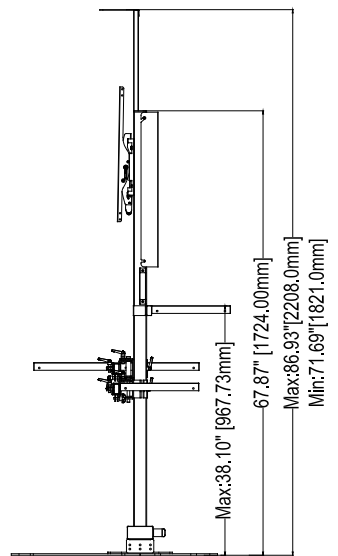

- A: 51.37" [1304.79mm] ~ 55.3" [1404.80mm]
- B: 57.25" [1454.15mm] ~ 61.18" [1554.15mm]
- C: 59.5" [1511.32mm] ~ 63.44" [1611.32mm]
- D: 63.01" [1600.45mm] ~ 66.94" [1700.45mm]

shelves are optional

The information in this drawing is the sole property of Wize AV. Any reproduction in part or as a whole without the written permission of Wize AV is prohibited.

www.wize-av.com | info@wize-av.com

Wize Pro S90	
SIZE	B